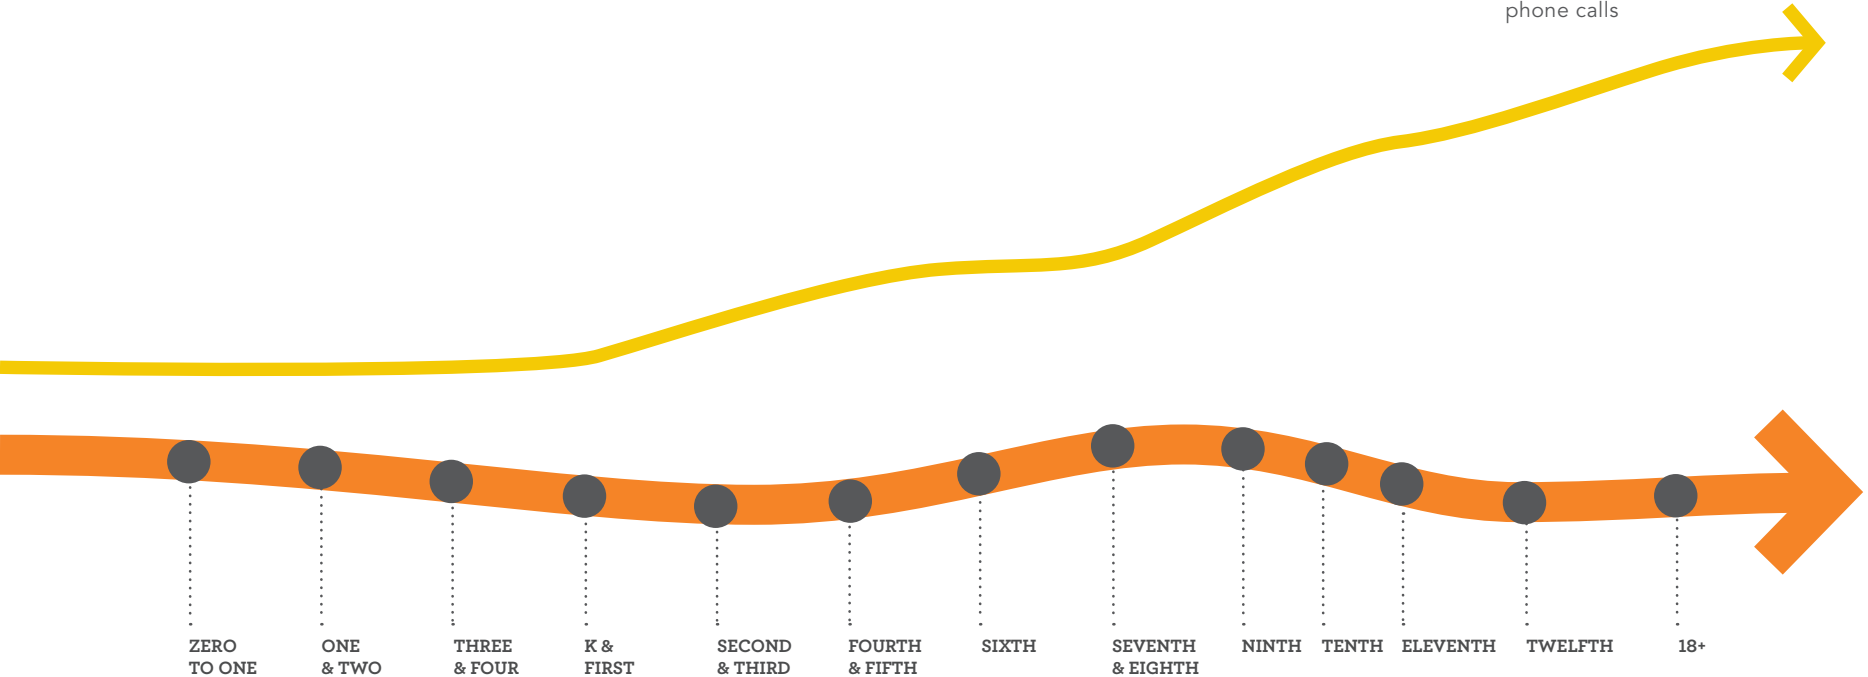

SMALL GROUP LEADER COMMITMENT

HOURS PER WEEK

1 HOUR

1 HOUR

2 HOURS

2+ HOURS

» 2 events per year

» 2-3 multi-day events per year
» Social media time

» 2-3 multi-day events per year
» Social media time
» Unscheduled late night phone calls

EMBRACE

ENGAGE

AFFIRM

MOBILIZE

One-year seasonal commitment

Multi-year commitment